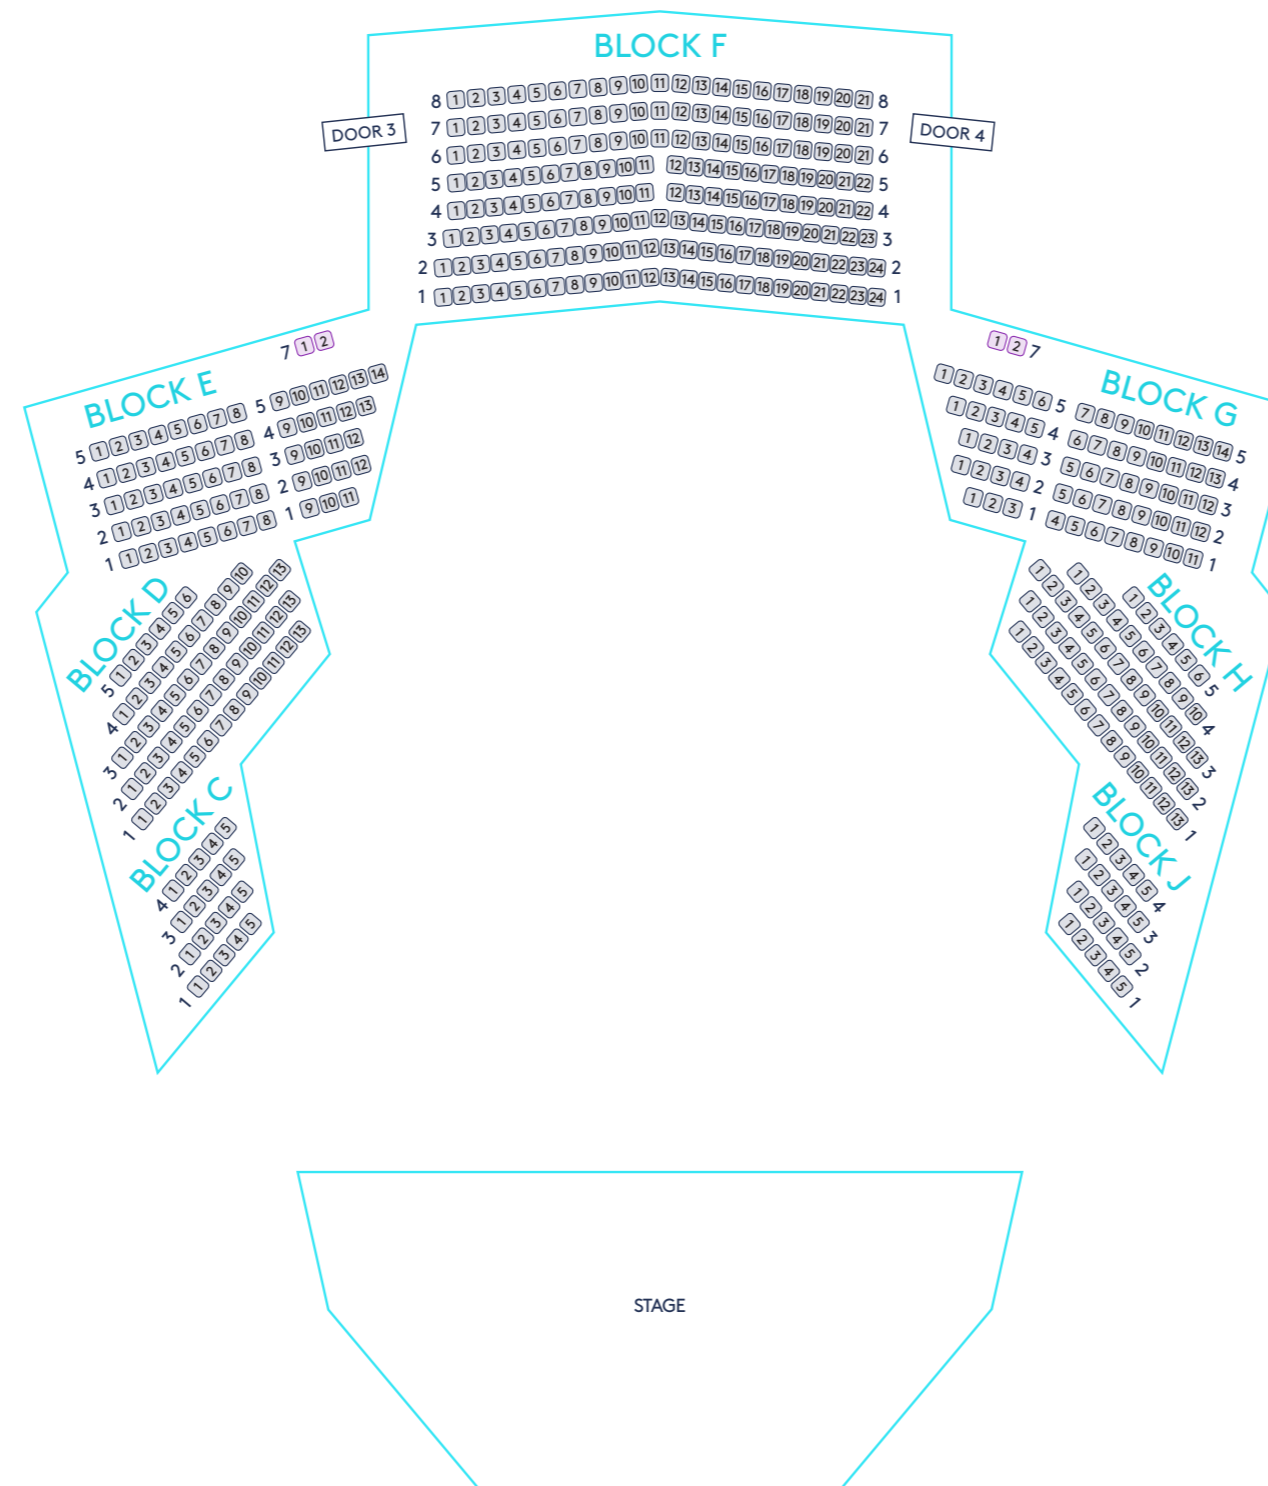

TAKE YOUR SEAT

WATERFRONT HALL

GROUND FLOOR

LOWER TERRACE

UPPER TERRACE

KEY
A WHEELCHAIR AREA