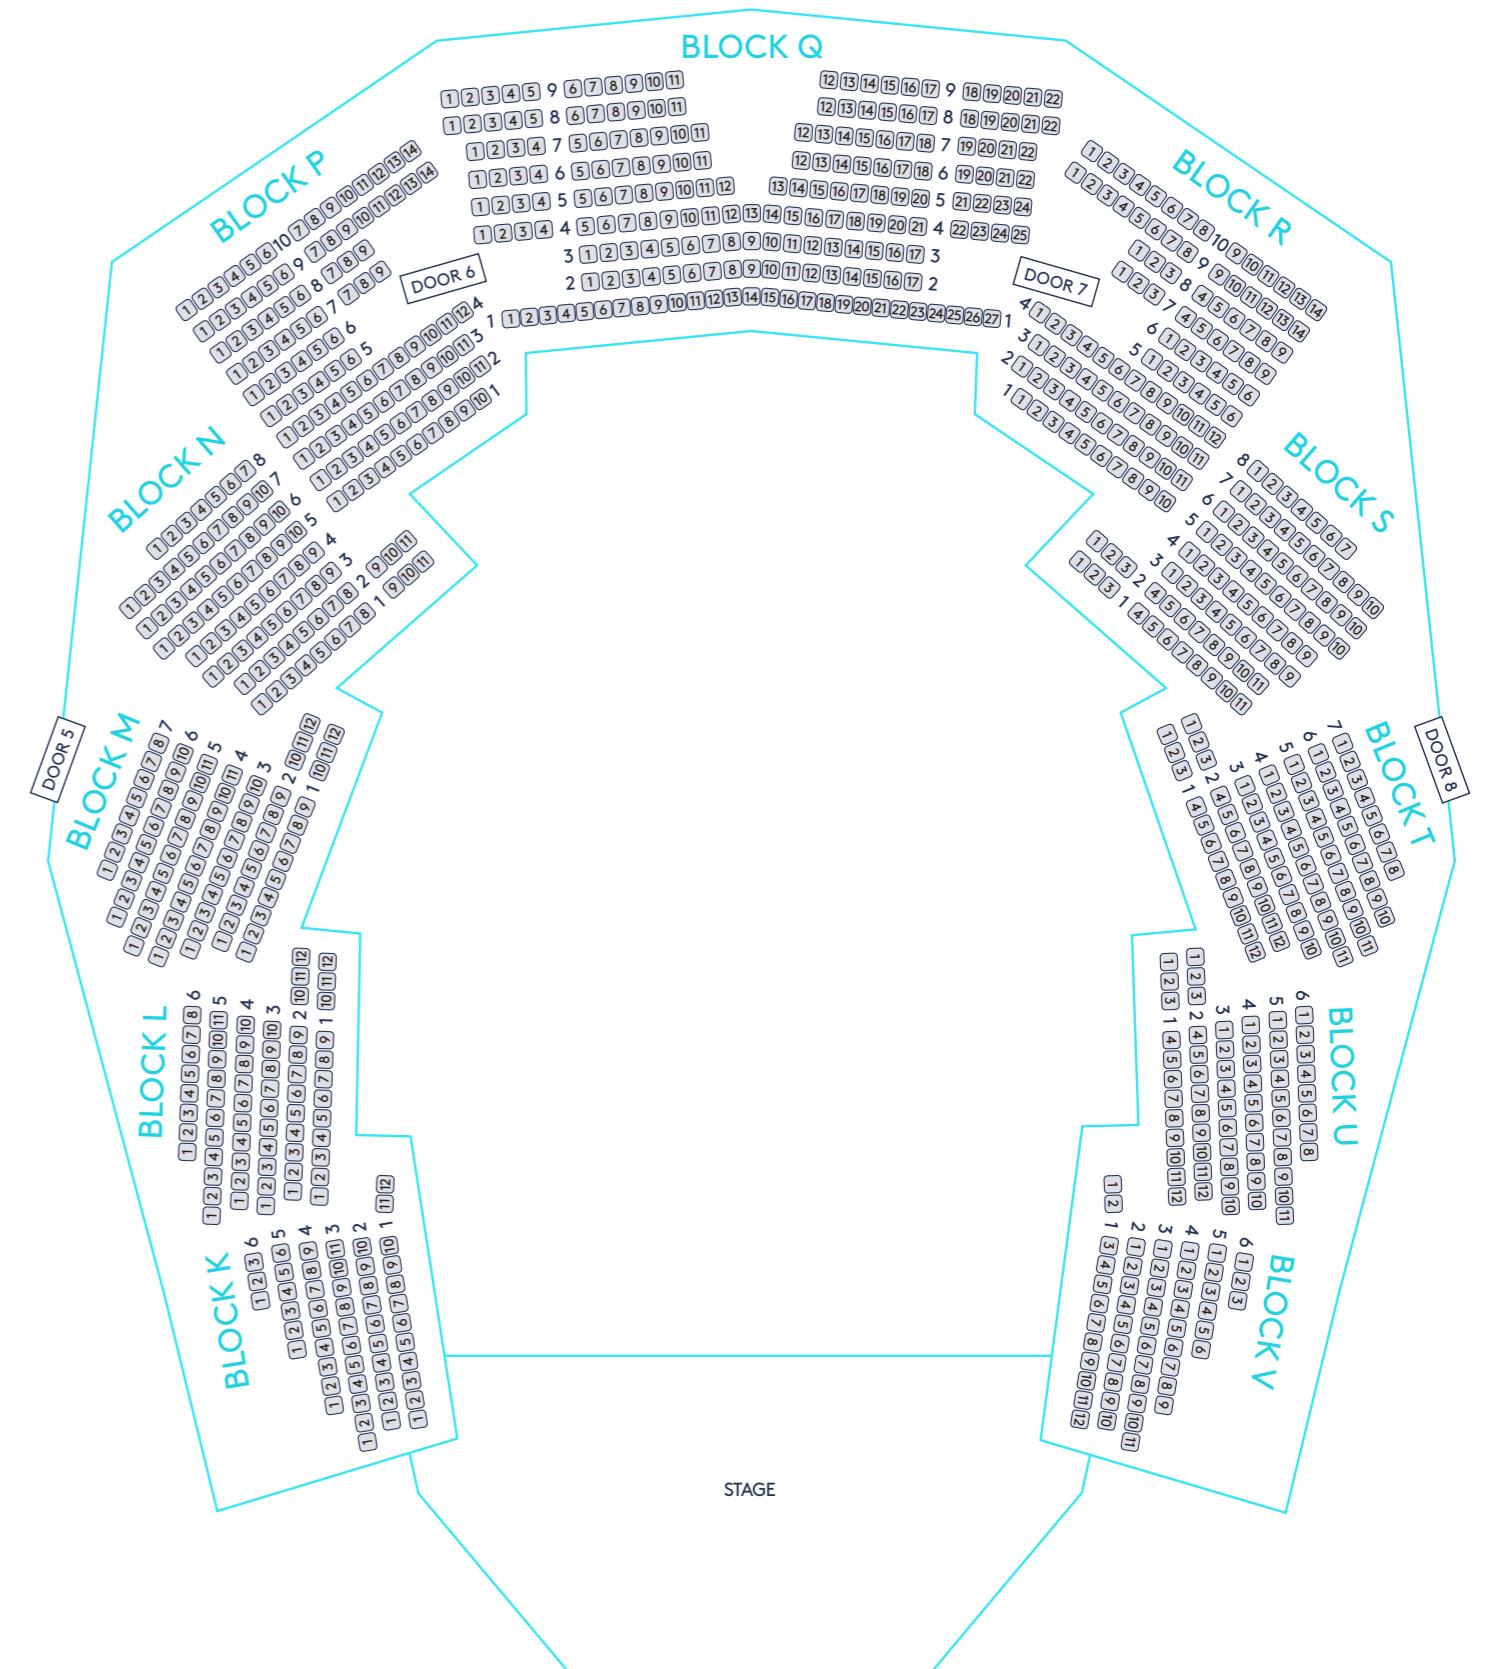

TAKE YOUR SEAT

WATERFRONT HALL

GROUND FLOOR

LOWER TERRACE

UPPER TERRACE

KEY
A WHEELCHAIR AREA