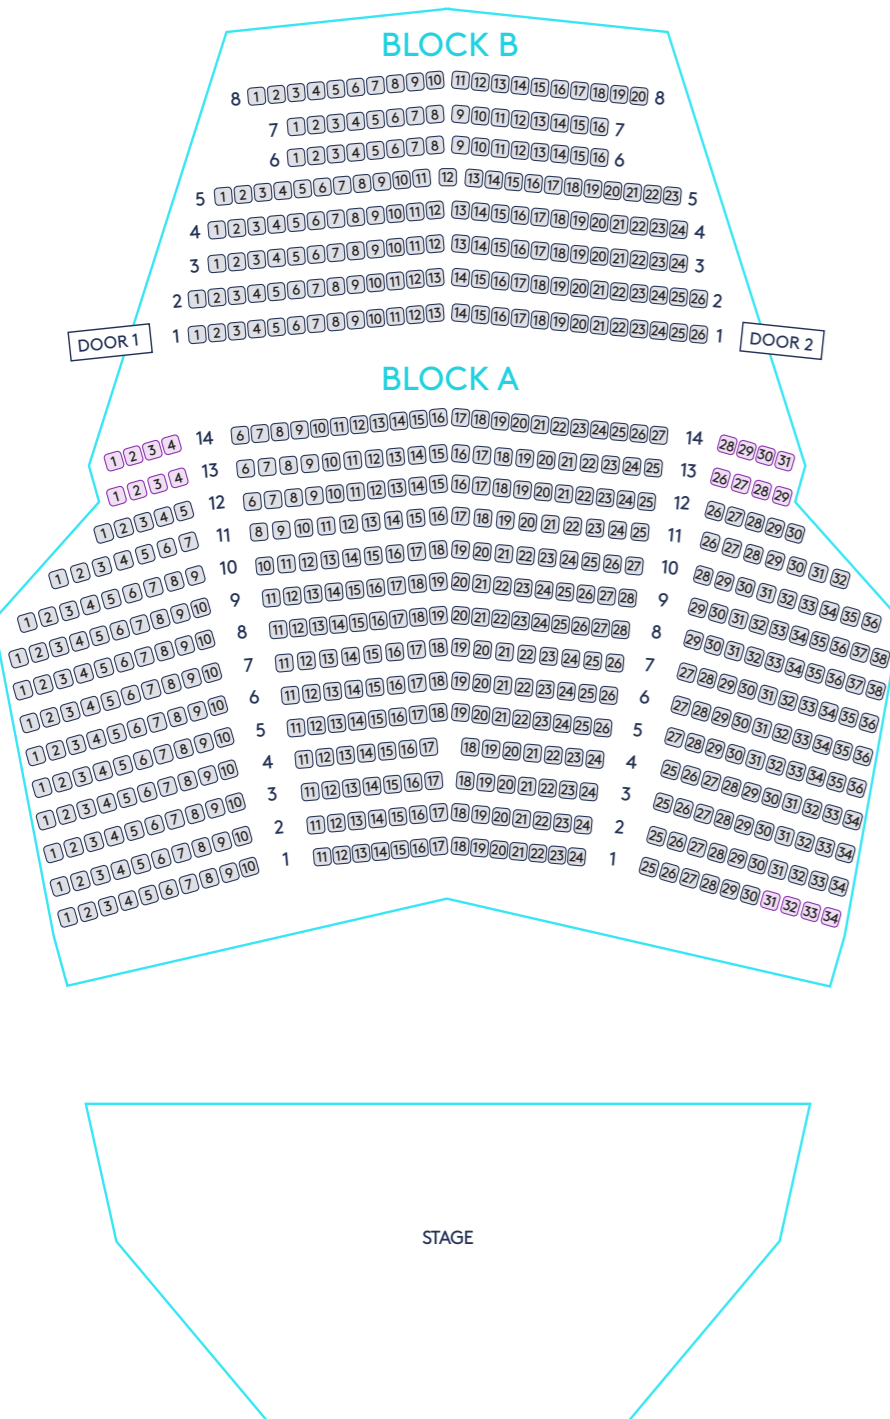

TAKE YOUR SEAT

WATERFRONT HALL

GROUND FLOOR

LOWER TERRACE

UPPER TERRACE

KEY
A WHEELCHAIR AREA